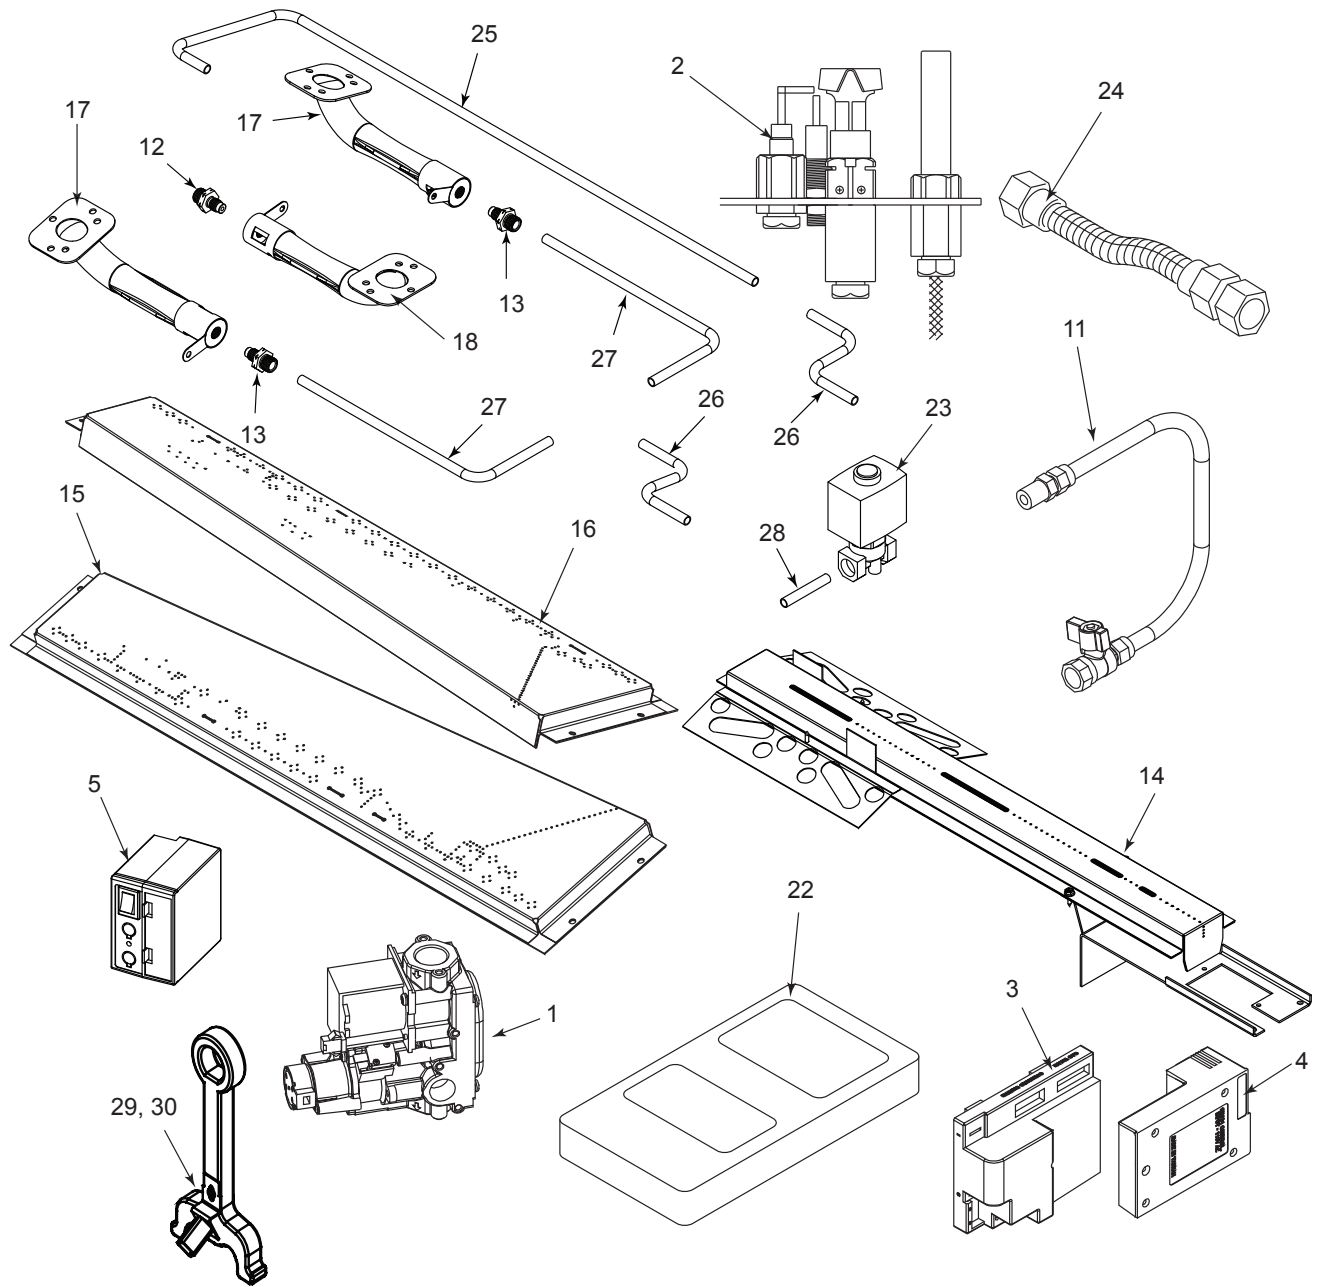

FIREBOX COMPONENTS AND ACCESSORIES

Item	Description	Qty.	KSTDV500
1.	Bulb (100 Watt)	2	73D0020
2.	Bulb Socket	2	73D4521
3.	Glass Frame Assembly	2	73D0159
4.	Junction Box Assembly (not shown)	1	26D2128
5.	Light Lens	2	73D4057K
6.	Access Doors	4	73D3258
7.	Front Cover	2	73D4524
8.	Screens	4	73D0017
9.	Screen Rod	2	73D0010

SIGNATURE COMMAND SYSTEM

SIGNATURE COMMAND SYSTEM

Item	Description	Qty.	KSTDV500NTSC	KSTDV500PTSC
1.	Gas Valve Assembly	1	80D0001	80D0002
2.	Pilot Assembly	1	80D0039	80D0040
3.	Control Box	1	80D0037	80D0038
4.	AC Module	1	SCSACM	SCSACM
5.	Command Center	1	80D0005	80D0005
6.	Tube, Tee to Front Burner	1	73D4062	73D4062
7.	Tube between Tees	1	73D4063	73D4063
8.	Tube, Solenoid to Mid. Burner	1	73D4061	73D4061
9.	Tube, Solenoid through Wall	1	73D4165	73D4165
10.	Tube, Tee to Solenoid	1	73D3529	73D3529
11.	Flexhose w/Shutoff Valve	1	69D0030	69D0030
12.	Injector, Middle Burner	1	57D0565	57D0680
13.	Injector, Front Burners	2	20H3150	57D0679
14.	Burner Assy., Middle	1	73D4527	73D4527
15.	Burner Assy., Front 1	1	73D4528	73D4528
16.	Burner Assy., Front 2	1	73D4529	73D4529
17.	Venturi, Front Burner	2	73D4537	73D4537
18.	Venturi, Middle Burner	1	73D4537	69D1026
19.	Wire Valve/Control (not shown)	1	80D0010	80D0010
20.	Wire AC Module (not shown)	1	80D0009	80D0009
21.	Wire Command Ctr. (not shown)	1	80D0008	80D0008
22.	Remote Transmitter (full function)	1	TSFRSC	TSFRSC
23.	Solenoid	1	20301204	20301204
24.	Flex Line (Manifold)	1	20H0022	20H0022
25.	Tube, Solonoid to Mid. Burner	1	73D4061	73D4061
26.	Tube between Tees	2	73D4063	73D4063
27.	Tube, Tee to Front Burner	2	73D4062	73D4062
28.	Tube, Tee to Solonoid, 2"	1	73D3529	73D3529
Accessories				
29.	Forged Andiron 13"	1		FA113
30.	Cast Andiron 12½"	1		CAI121/2
31.	Decorative Door Kit (Interior only)	1		KHL500ADBT
32.	Outdoor Facing Kit	1		KST500SSDK
33.	SCS Blower Kit (1 blower)	1		BLOTKSTSC
34.	SCS Wall Extension Kit (15' Wire, Rough-in Box, Wall Cover)	1		SCSWEK