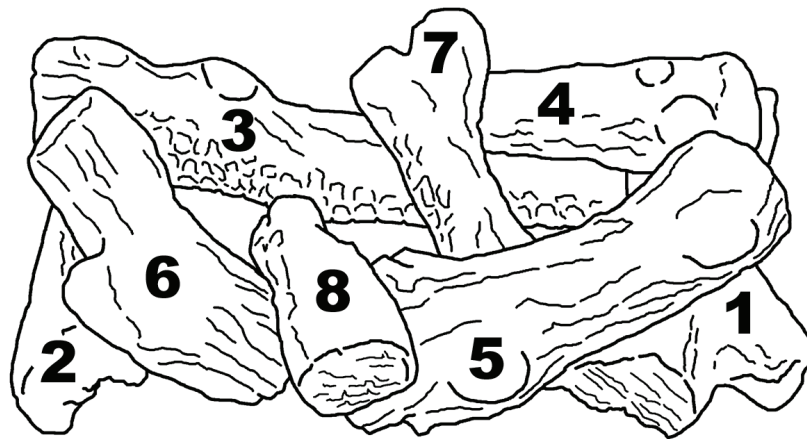

LOGS

Item	Description	Qty.	KSTDV500
1.	Log #1	1	73D4090
2.	Log #2	1	73D4091
3.	Log #3	1	73D4092
4.	Log #4	1	73D4093
5.	Log #5	1	73D4094
6.	Log #6	1	73D4095
7.	Log #7	1	73D4096
8.	Log #8	1	73D4097