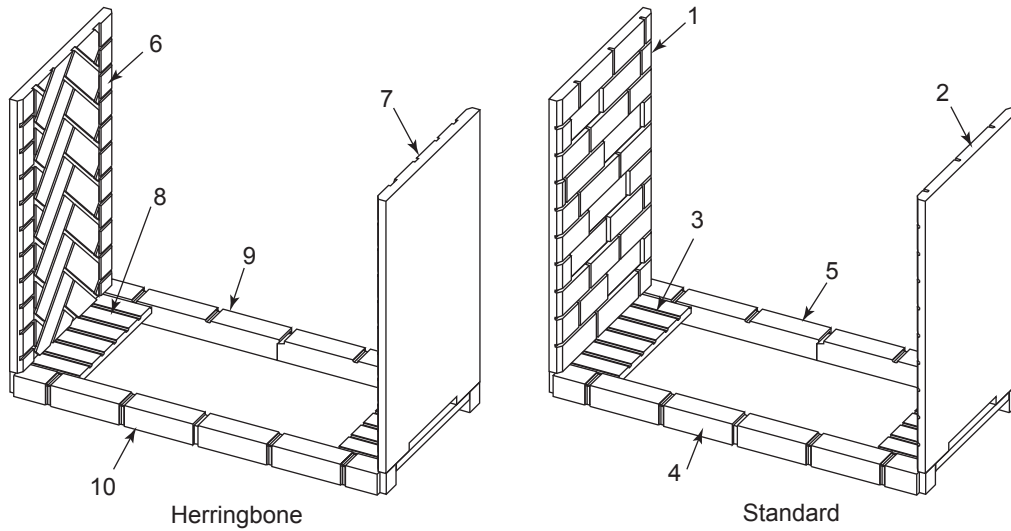

ACCESSORIES

Ref.	Description	Qty.	Herringbone				
			Cottage Clay	Cottage Red	Tavern Brown	Vintage Brown	Old English
1.	Brick, Wall Eng. Side	1	73D4127	73D4132	73D4149	--	--
2.	Brick, Wall Air Side	1	73D4128	73D4133	73D4150	--	--
3.	Brick, Floor	2	73D4129	73D4134	73D4151	--	--
4.	Brick, Front, Left	2	73D4130	73D4135	73D4152	--	--
5.	Brick, Front, Right	2	73D4131	73D4136	73D4153	--	--
Herringbone Pattern							
6.	Brick, Wall Eng. Side	1	--	--	--	73D4137	73D4143
7.	Brick, Wall Air Side	1	--	--	--	73D4138	73D4144
8.	Brick, Floor	2	--	--	--	73D4139	73D4145
9.	Brick, Front, Left	2	--	--	--	73D4140	73D4146
10.	Brick, Front, Right	2	--	--	--	73D4141	73D4147